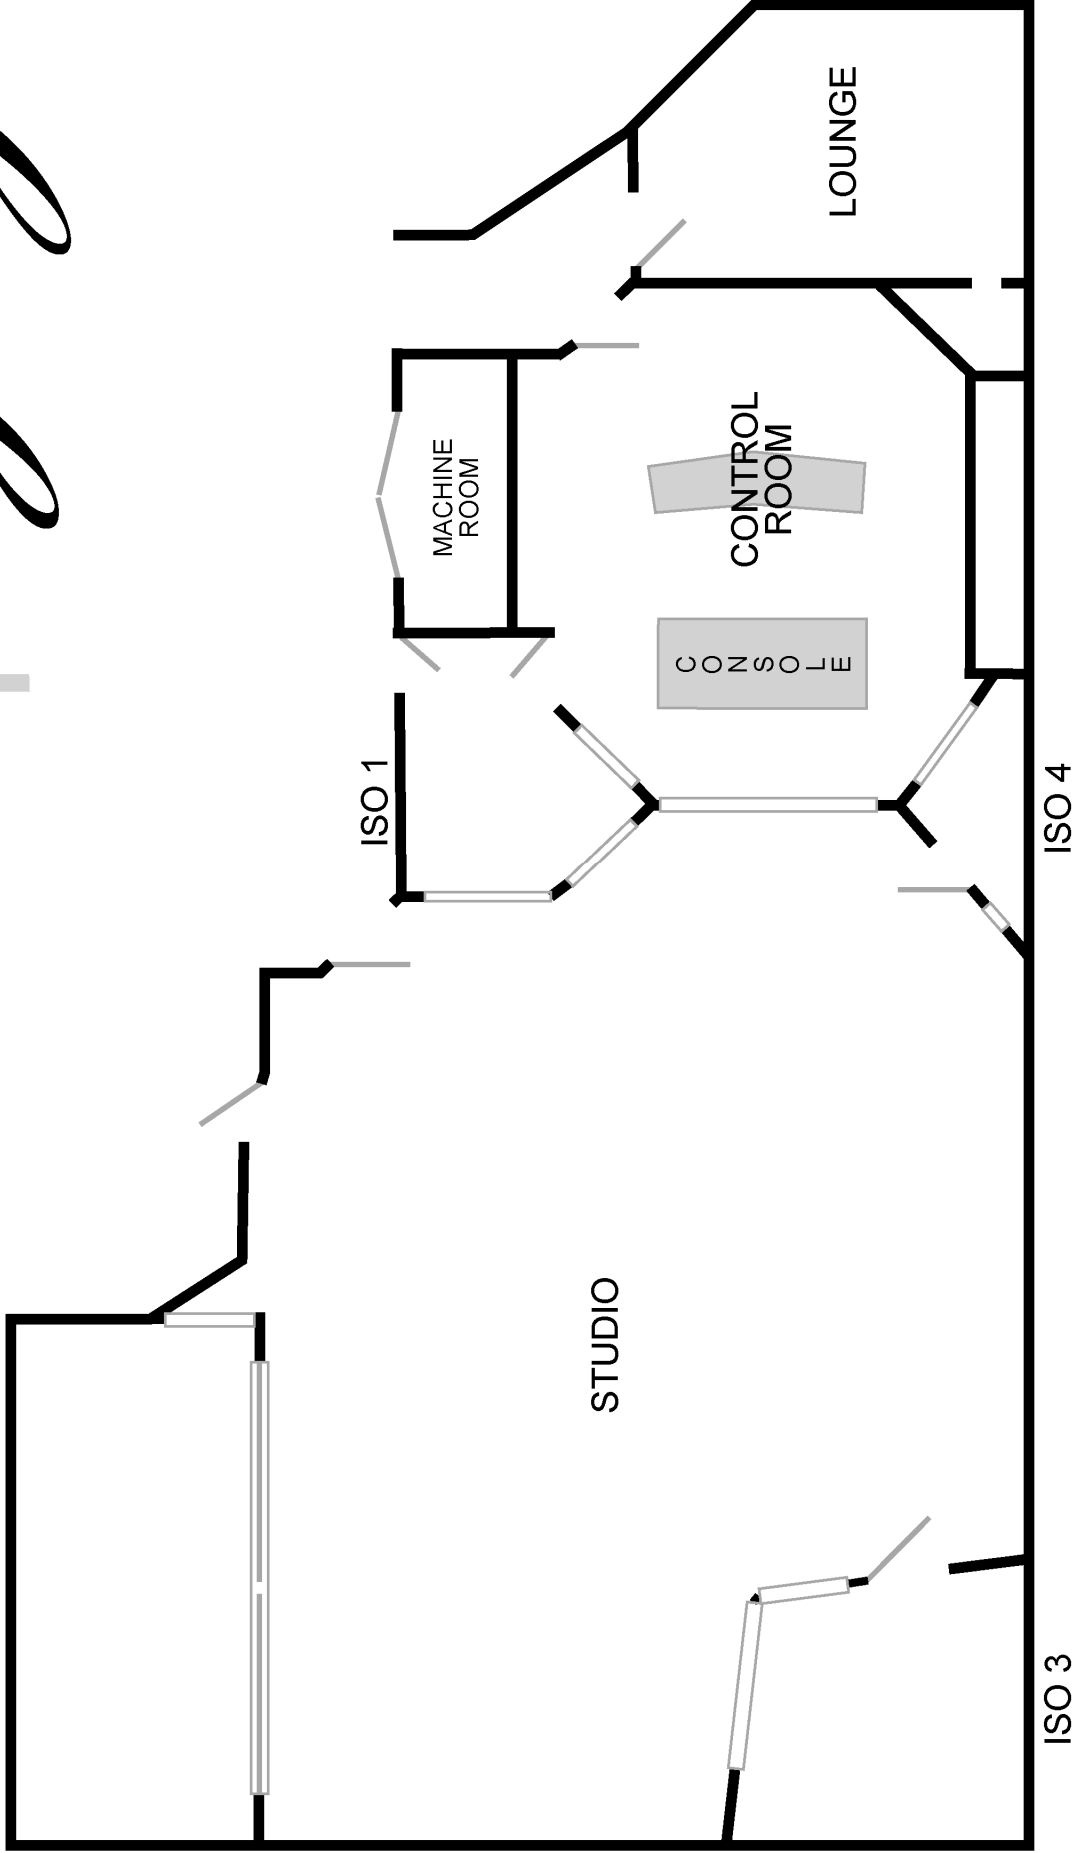

168 West 48th Street
New York, NY 10036
212-944-5770
www.legacyrecordingstudios.com

Legacy
Recording Studios

STUDIO A

Dimensions:

- Control Room: 20' x 21'
- Studio: 45' L x 40' W x 15' H
- Iso 1: 12' L x 10' W x 10' H
- Iso 2: 20' L x 12' W x 13' H
- Iso 3: 12' L x 12' W x 14' H
- Iso 4: 10' L x 5' W

ISO 2

ISO 1

STUDIO

CONTROL ROOM

CONSOLE

MACHINE ROOM

LOUNGE

ISO 4